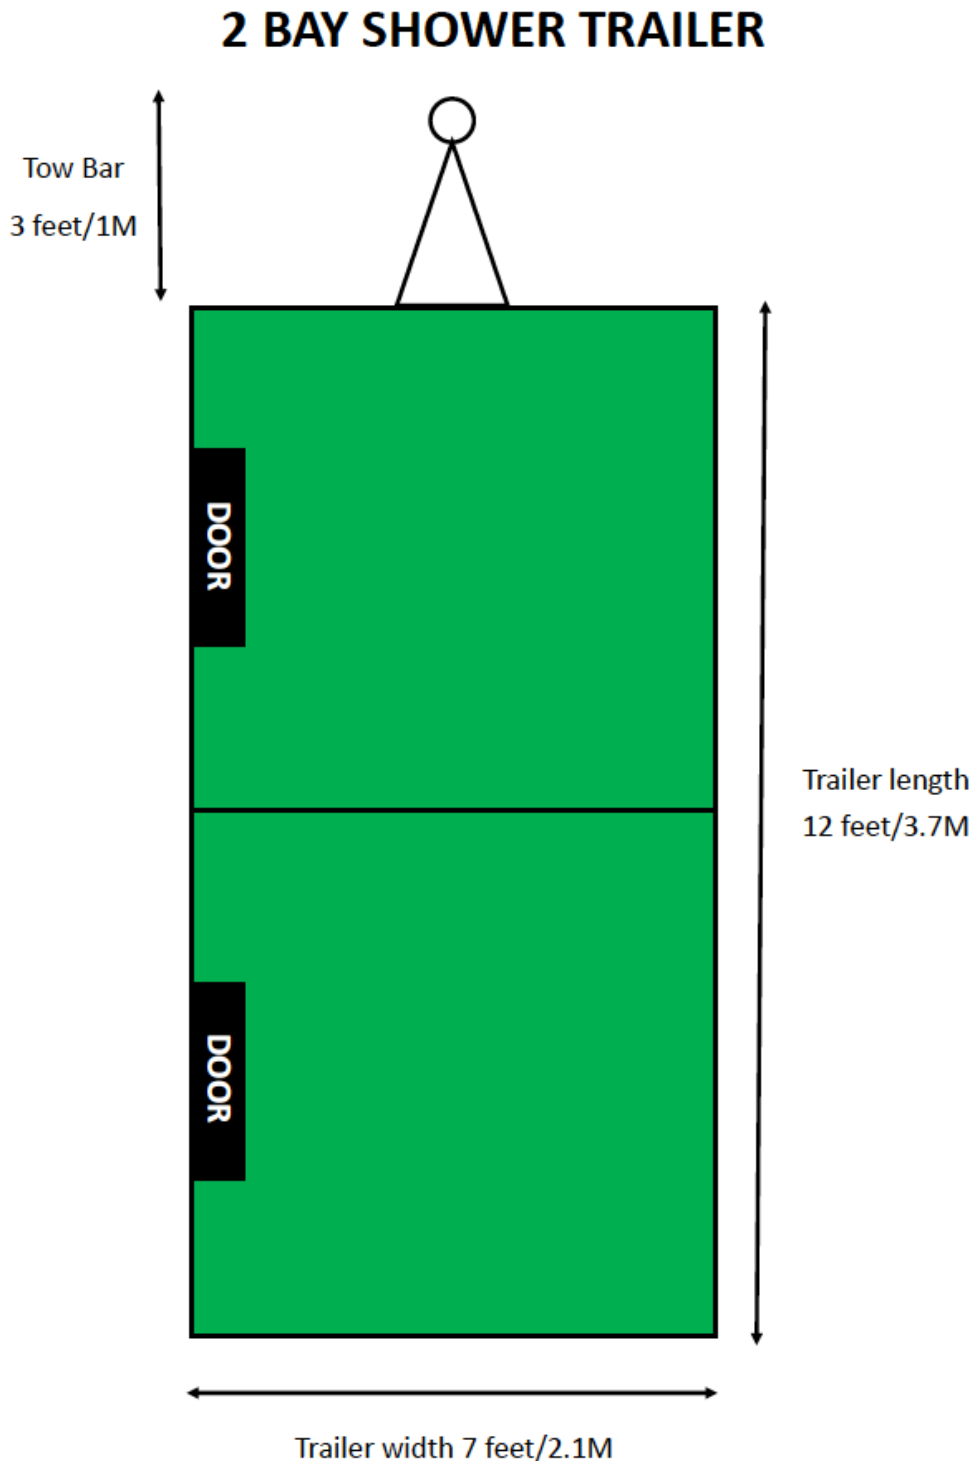

FLOORPLAN FOR

2 Bay Shower Trailer

Call 0330 333 8178