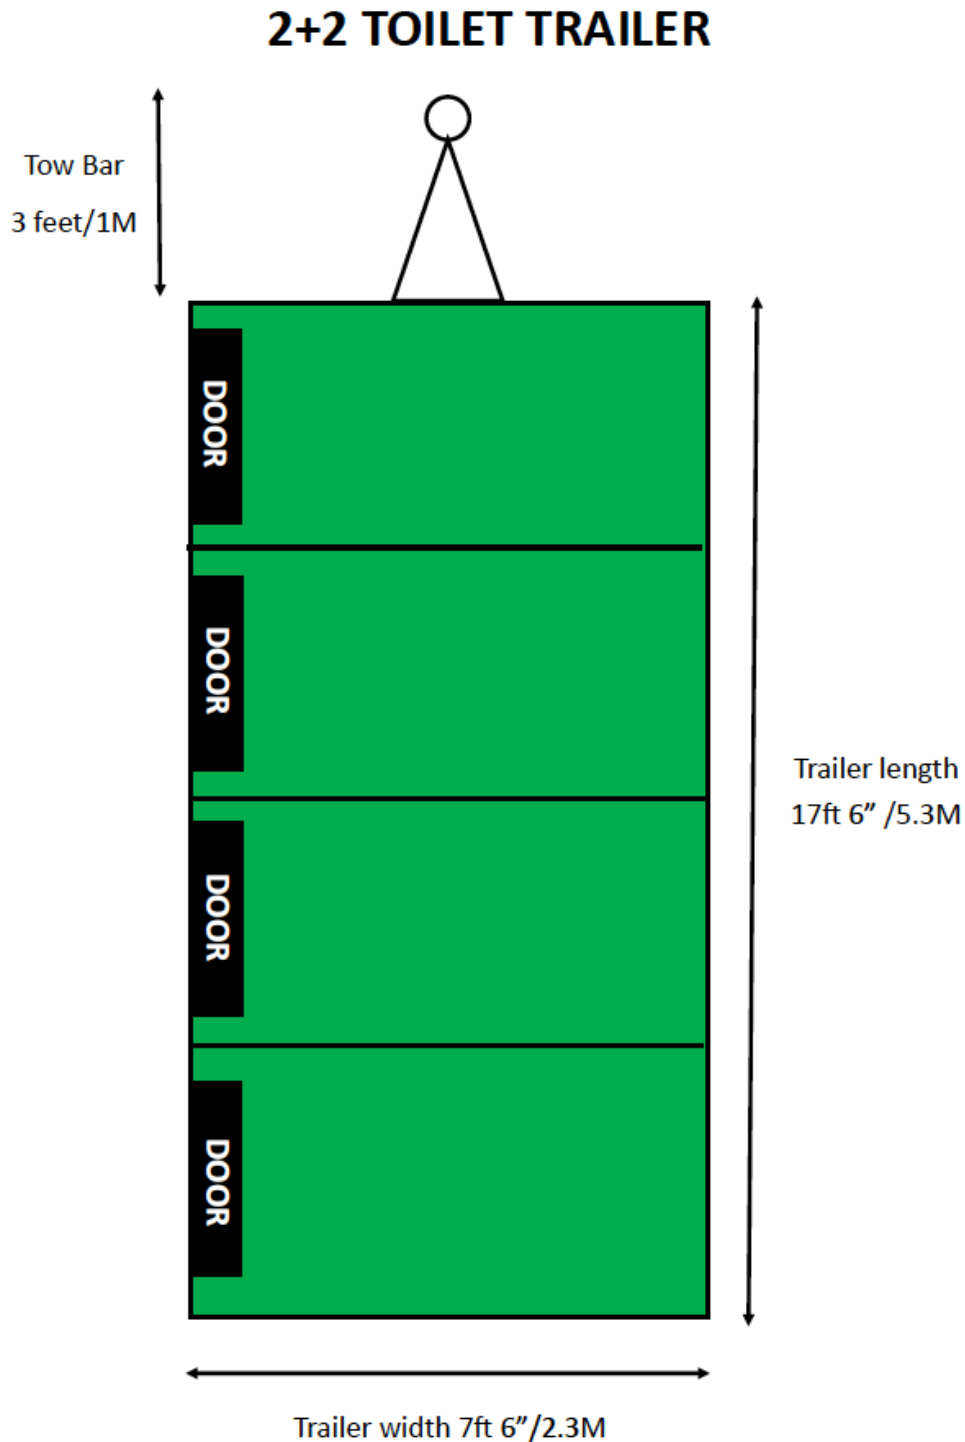

FLOORPLAN FOR

1 + 1 Toilet Trailer

Call 0330 333 8178

FLOORPLAN FOR

2 + 1 Toilet Trailer

Call 0330 333 8178

FLOORPLAN FOR

2 + 2 Toilet Trailer

Call 0330 333 8178

FLOORPLAN FOR

4 + 1 Toilet Trailer

Call 0330 333 8178

4+1 TOILET TRAILER

FLOORPLAN FOR

4 + 2 Toilet Trailer

Call 0330 333 8178

FLOORPLAN FOR

2 Bay Shower Trailer

Call 0330 333 8178

FLOORPLAN FOR

6 Bay Shower Trailer

Call 0330 333 8178

FLOORPLAN FOR

4 + 4 Toilet Trailer