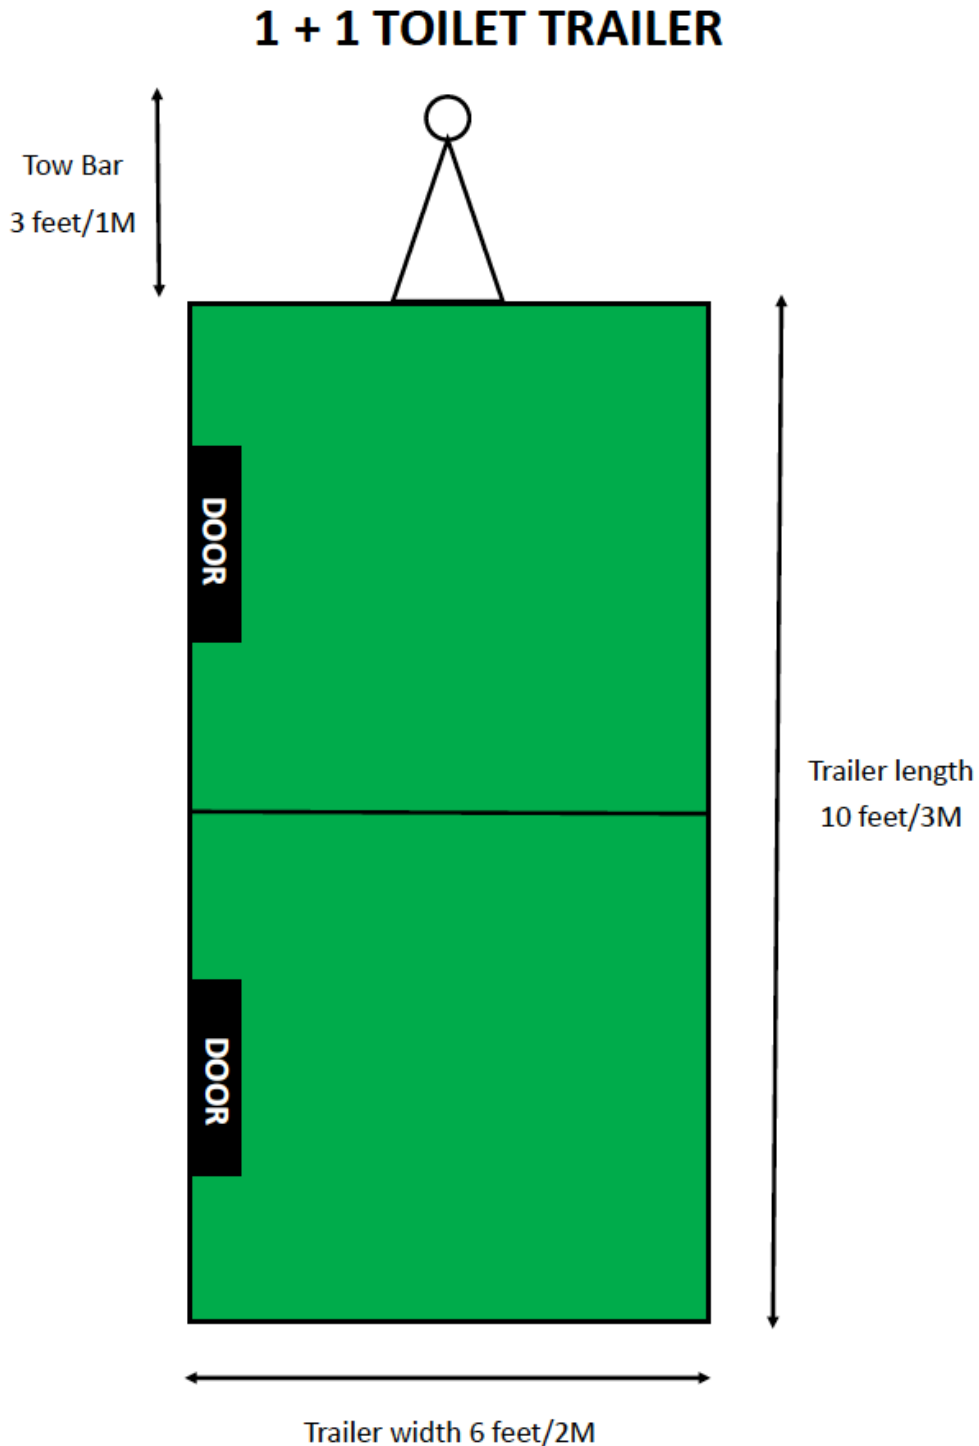

FLOORPLAN FOR

1 + 1 Toilet Trailer

Call 0330 333 8178

FLOORPLAN FOR

2 + 1 Toilet Trailer

Call 0330 333 8178

FLOORPLAN FOR

2 + 2 Toilet Trailer

Call 0330 333 8178

FLOORPLAN FOR

4 + 1 Toilet Trailer

Call 0330 333 8178

4+1 TOILET TRAILER

FLOORPLAN FOR

4 + 2 Toilet Trailer

Call 0330 333 8178

FLOORPLAN FOR

2 Bay Shower Trailer

Call 0330 333 8178

FLOORPLAN FOR

6 Bay Shower Trailer

Call 0330 333 8178

FLOORPLAN FOR

4 + 4 Toilet Trailer