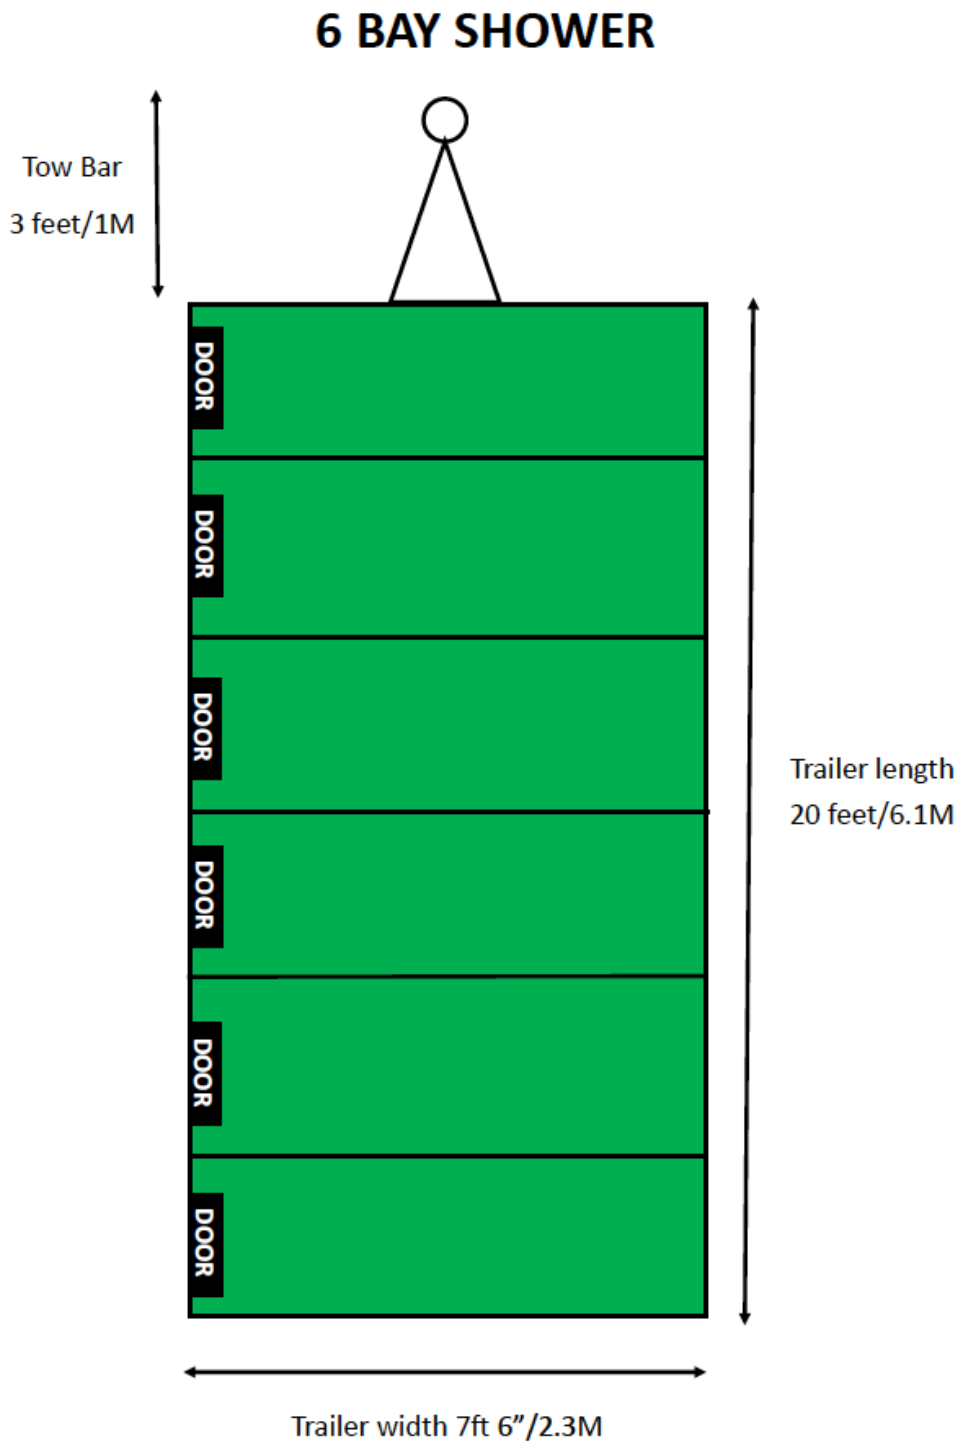

FLOORPLAN FOR

2 Bay Shower Trailer

Call 0330 333 8178

FLOORPLAN FOR

6 Bay Shower Trailer

Call 0330 333 8178

FLOORPLAN FOR

4 + 4 Toilet Trailer