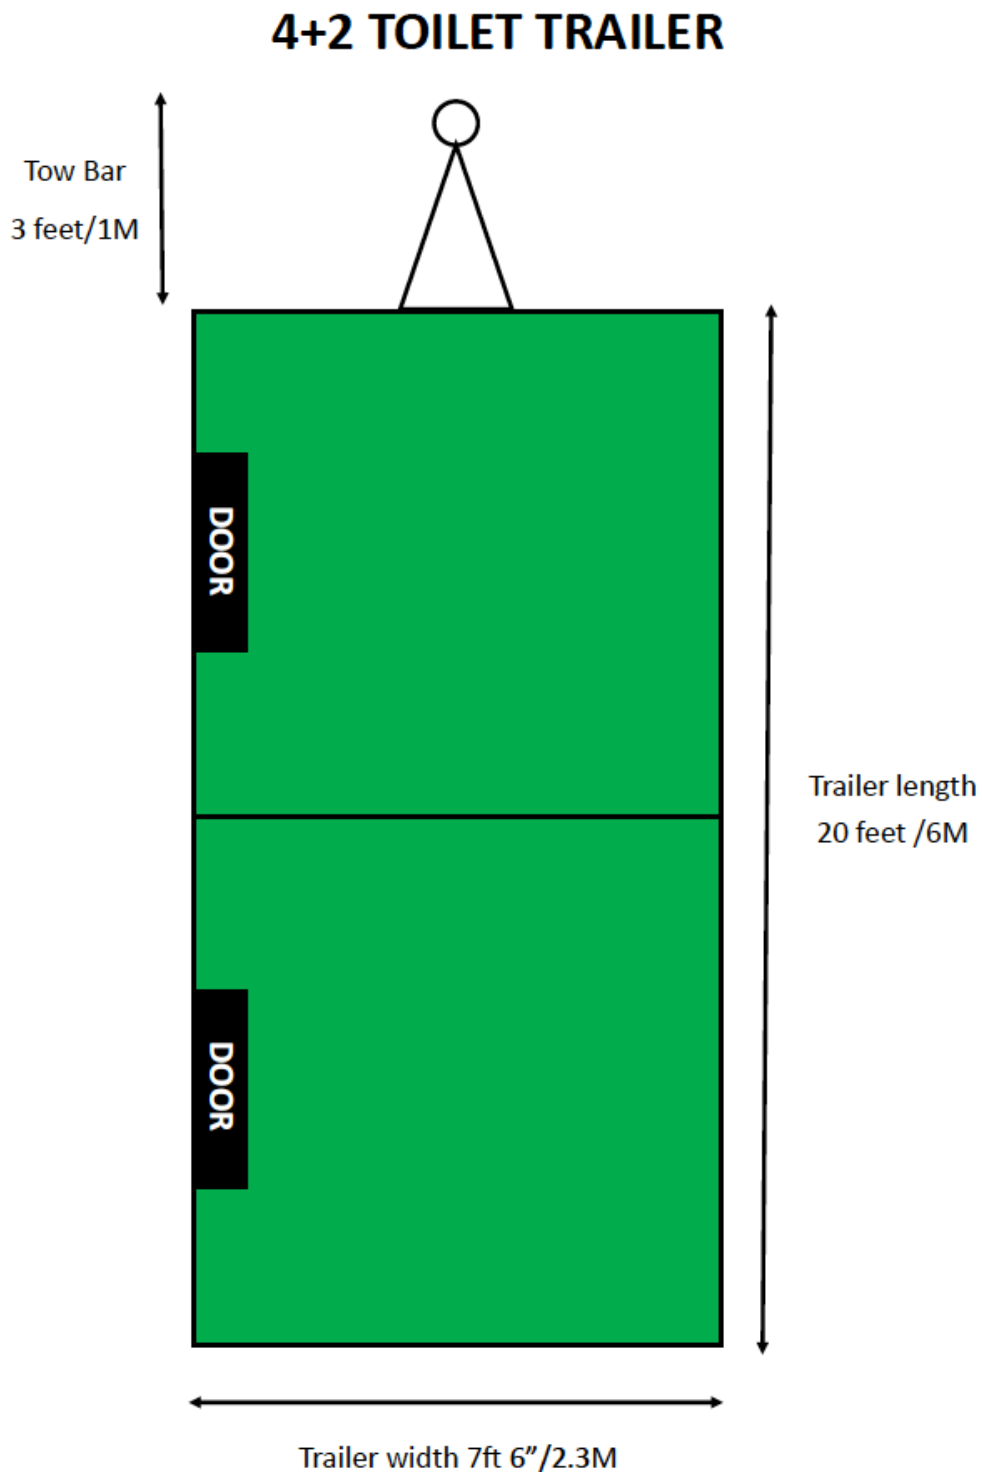

Call 0330 333 8178

FLOORPLAN FOR

4 + 1 Toilet Trailer

Call 0330 333 8178

4+1 TOILET TRAILER

FLOORPLAN FOR

4 + 2 Toilet Trailer

Call 0330 333 8178

FLOORPLAN FOR

2 Bay Shower Trailer

Call 0330 333 8178

FLOORPLAN FOR

6 Bay Shower Trailer

Call 0330 333 8178

FLOORPLAN FOR

4 + 4 Toilet Trailer