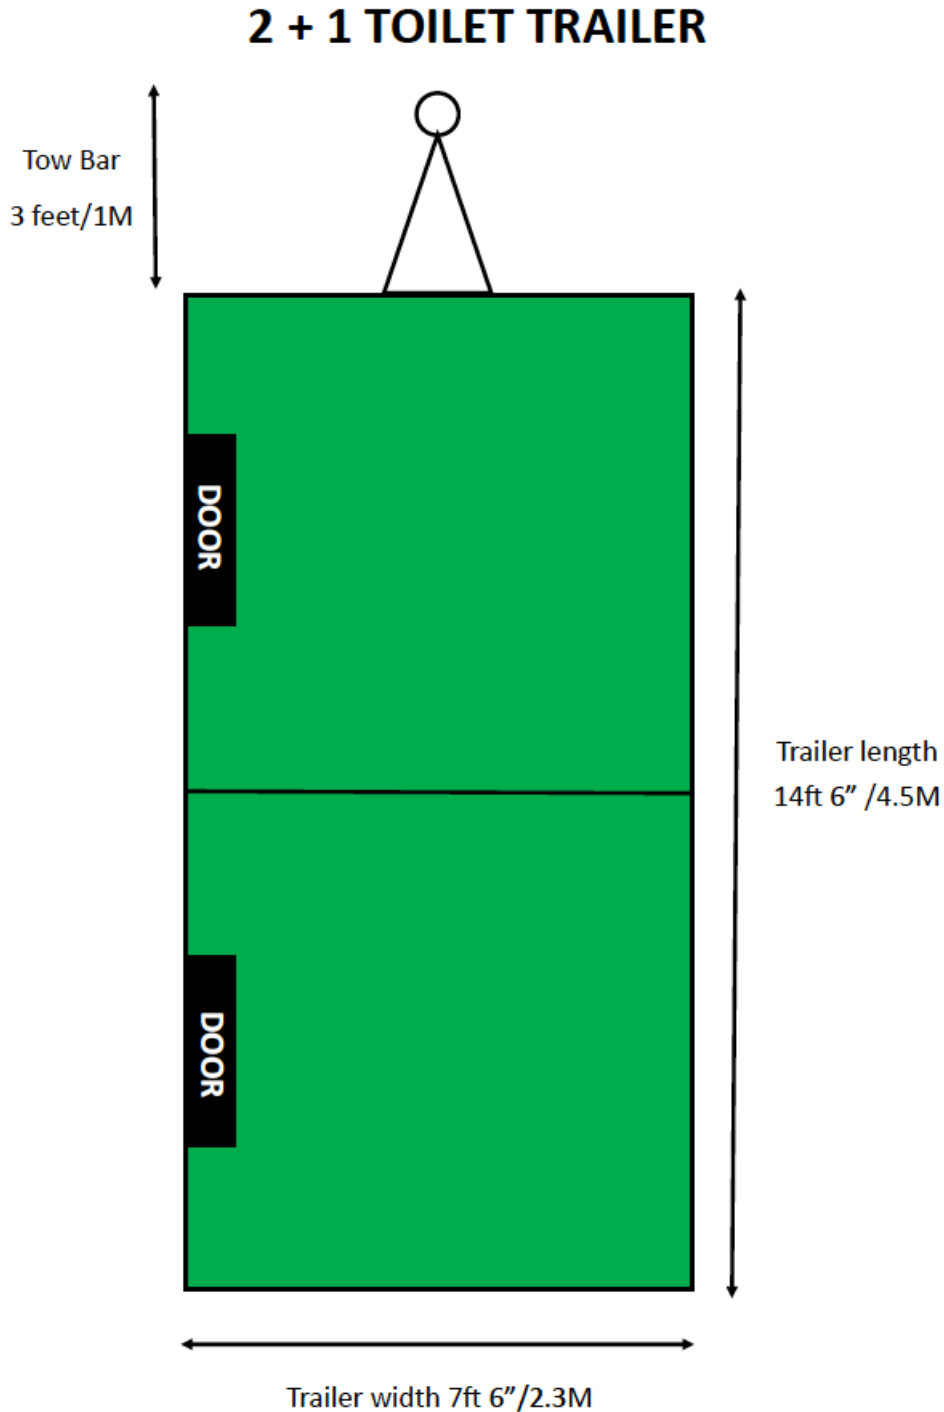

FLOORPLAN FOR

1 + 1 Toilet Trailer

Call 0330 333 8178

FLOORPLAN FOR

2 + 1 Toilet Trailer

Call 0330 333 8178

FLOORPLAN FOR

2 + 2 Toilet Trailer

Call 0330 333 8178

FLOORPLAN FOR

4 + 1 Toilet Trailer

Call 0330 333 8178

4+1 TOILET TRAILER

FLOORPLAN FOR

4 + 2 Toilet Trailer

Call 0330 333 8178

FLOORPLAN FOR

2 Bay Shower Trailer

Call 0330 333 8178

FLOORPLAN FOR

6 Bay Shower Trailer

Call 0330 333 8178

FLOORPLAN FOR

4 + 4 Toilet Trailer